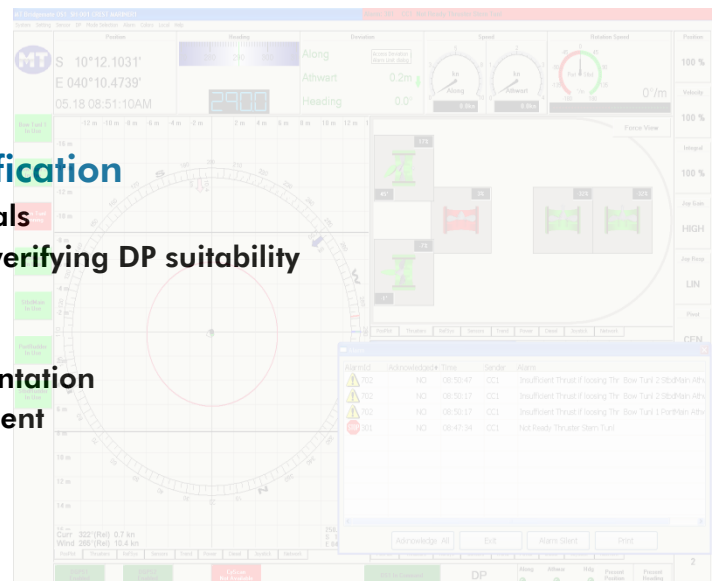

We specialise in providing unique, innovative and bespoke, Dynamic Positioning solutions in the following areas:

• Consultancy

- Guidelines from IMCA, IMO and MTS – Bridging the gap between Rules and Job specifics
- Charter requirements and suitability
  - ♦ Does the DP vessel have what is necessary for the Operation? We definitely know what is needed. Our professional services reduces downtime, risks and eliminates surprises for our Clients, while increasing competence, confidence, safety and reliability
- Upgrading and Modifications

♦ Part of a vessel's Evolution to suit operational and commercial needs, requires proper analysis and implementation, to get the most out of an investment (example: operating in closed bus and better power utilisation)

- New buildings
- Change Management
- Projects
  - ♦ Consultancy to Clients on the many aspects of DP on a Project basis

• Remote shore support

- 24/7 Call Centre Support
- DP Incident and Crisis Management

• Risk Analysis and Assessment

- Oil Field/Work Location DP HSE
- FMEA, FMECA

• Vessel Trials, Inspection and Verification

- Performing DP for various Class Trials
- Charter Verification, checking and verifying DP suitability
- Pre-Inspection
- On-board, On site DP Training
- Management of DP related documentation
- Management of DP systems equipment

• Asset Management

- Maintenance of DP Systems
- Equipment and Electronic Parts Inventory
- DP Spare Part